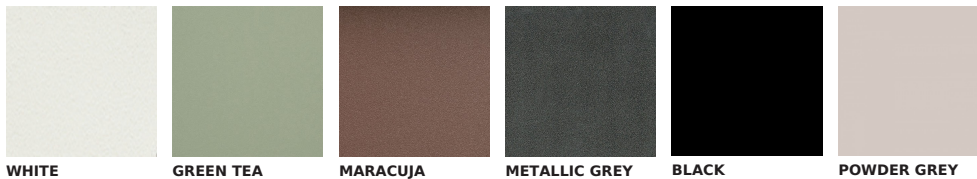

SEAT COLOURS

ALL COLOURS SHOWN HERE ARE AS CLOSE TO THE ACTUAL COLOURS AS THE PRINTING PROCESS ALLOWS.
SWATCHES CAN BE SUPPLIED ON REQUEST.

COTSWOLD