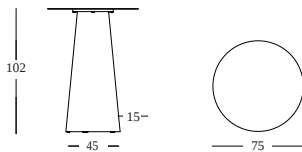

SANDRO BAR TABLE

BRAND

Vincent Sheppard

MATERIALS

GLIDES

adjustable nylon glides

DIMENSIONS

RRP \$2,995