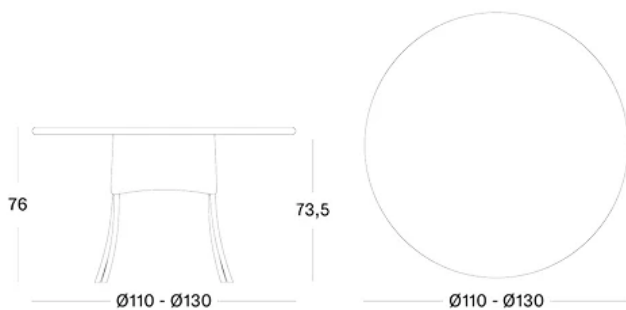

NÎMES DINING TABLE

BRAND

Vincent Sheppard

MATERIALS

Lloyd Loom weave | aluminum frame | glass top available

GLIDES

nylon glides

DIMENSIONS