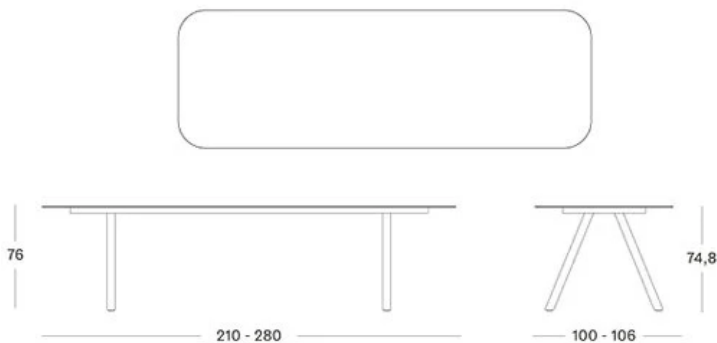

KODO DINING TABLE

BRAND

Vincent Sheppard

MATERIALS

ceramic or powder coated aluminium table top |
powder coated aluminium base

GLIDES

adjustable nylon glides

DIMENSIONS