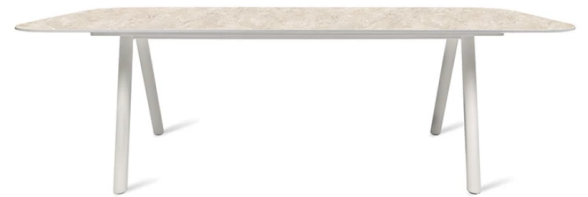

KODO DINING TABLE

BRAND

Vincent Sheppard

MATERIALS

ceramic or powder coated aluminium table top |
powder coated aluminium base

GLIDES

adjustable nylon glides

DIMENSIONS

RRP from **\$5,545**

MAINTENANCE

More information <https://cotswoldfurniture.com.au/en/p/o/tables/kodo-dining-table>

MAIN COLOURS

Fossil grey

Dune white

ALL COLOURS SHOWN HERE ARE AS CLOSE TO THE ACTUAL COLOURS AS THE PRINTING PROCESS ALLOWS.