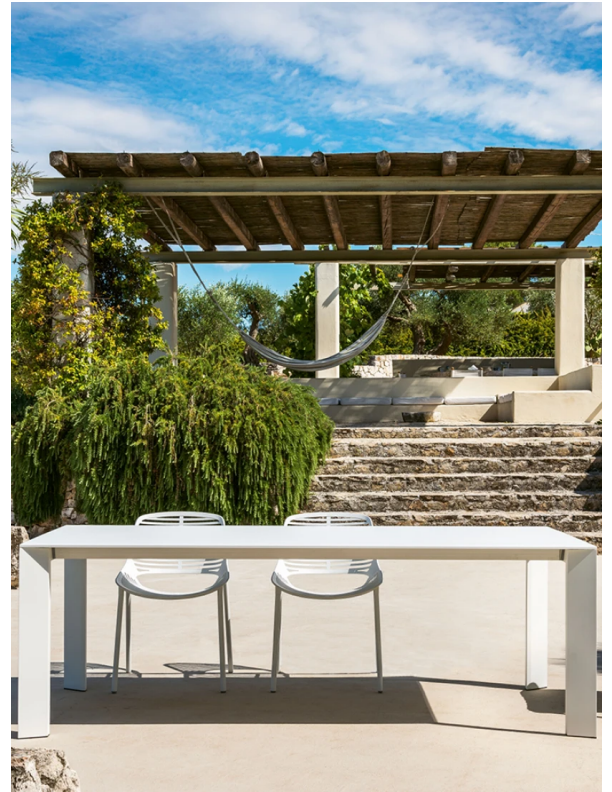

GRANDE ARCHE DINING TABLE

BRAND

Fast

MATERIALS

GLIDES

polyethylene glides

DIMENSIONS

RRP from **\$6,995**