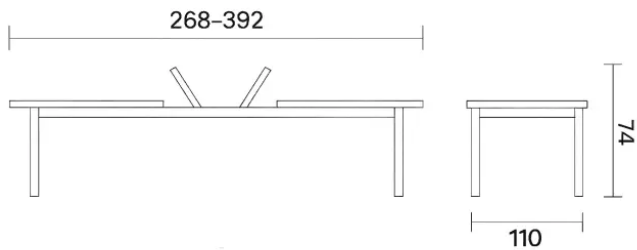

APEX EXTENDING TABLE

BRAND

Barlow Tyrie

MATERIALS

solid teak, untreated

GLIDES

DIMENSIONS

RRP \$13,895