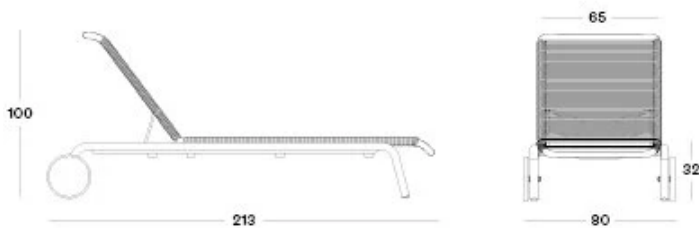

### CUSHIONS

removable cover | cushion: 12 cm Quick Dry Foam filling | cushions with piping

### DIMENSIONS

RRP from **\$2,765**