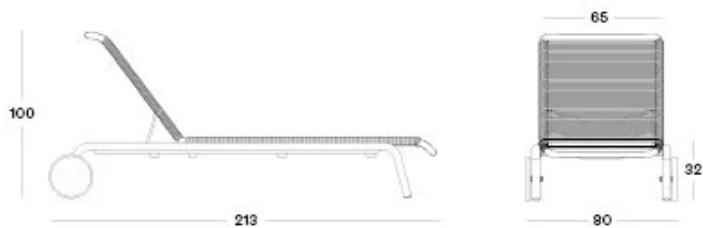

DIMENSIONS

RRP from **\$2,765**

MAINTENANCE

More information <https://cotswoldfurniture.com.au/en/p/o/sunloungers/kodo-sunlounger>

MAIN COLOURS

Dune white

Fossil Grey

CUSHION COLOURS