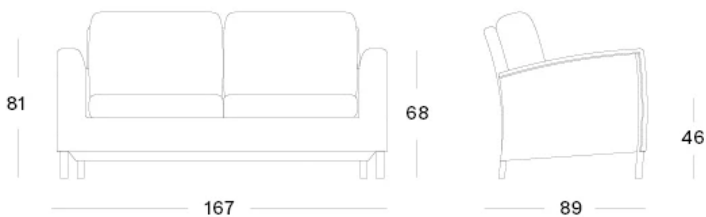

SAFI 2.5-SEATER SOFA

BRAND

Vincent Sheppard

MATERIALS

polyethylene wicker on an aluminium frame

CUSHIONS

removable cover

GLIDES

nylon glides

DIMENSIONS

RRP from **\$4,725**

MAINTENANCE

More information <https://cotswoldfurniture.com.au/en/p/o/sofas/safi-lounge-sofa-2-5s>

MAIN COLOURS

Old lace

Taupe