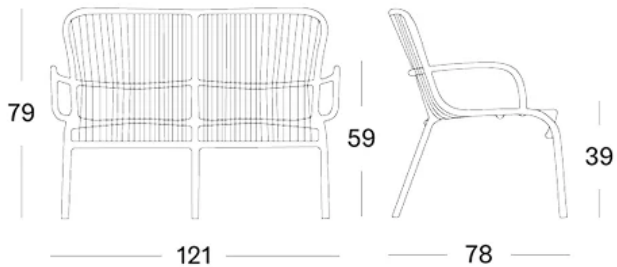

LOOP 2-SEATER SOFA

BRAND

Vincent Sheppard

MATERIALS

polyethylene wicker | powder coated aluminium frame

GLIDES

nylon glides

DIMENSIONS

RRP from **\$1,475**

MAINTENANCE

More information <https://cotswoldfurniture.com.au/en/p/o/sofas/loop-sofa>

MAIN COLOURS

Black

Fossil Grey

Dune White

ALL COLOURS SHOWN HERE ARE AS CLOSE TO THE ACTUAL COLOURS AS THE PRINTING PROCESS ALLOWS.