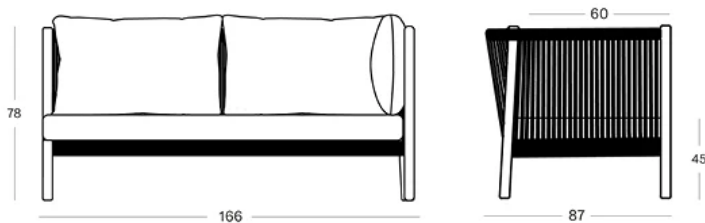

### CUSHIONS

removable cover | cushion: 12 cm Quick Dry Foam filling

### DIMENSIONS

RRP from **\$4,605**