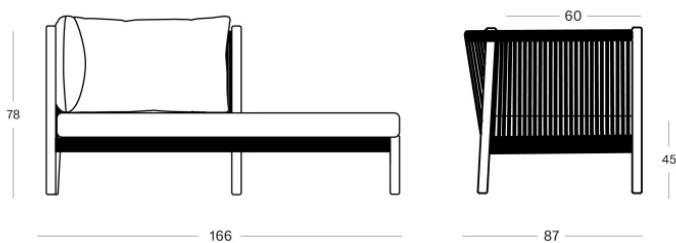

LENTO MODULAR CHAISE

BRAND

Vincent Sheppard

MATERIALS

CUSHIONS

removable cover | cushion: 12 cm Quick Dry Foam filling

GLIDES

nylon glides

DIMENSIONS

RRP from **\$4,115**

MAINTENANCE

More information <https://cotswoldfurniture.com.au/en/p/o/sofas/lento-chaise-lounge>

MAIN COLOURS

Anthracite-teak

dune-white-teak

CUSHION COLOURS