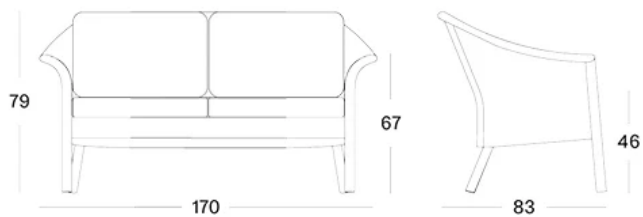

KENZO 2.5-SEATER SOFA

BRAND

Vincent Sheppard

MATERIALS

CUSHIONS

seat cushion: 12 cm Quick Dry foam filling, back
cushion: polyester fibre | cushion without piping |
cushion with removable cover

GLIDES

nylon glides

DIMENSIONS

RRP \$4,040

MAINTENANCE

More information <https://cotswoldfurniture.com.au/en/p/o/sofas/kenzo-lounge-sofa-2-5s>

MAIN COLOURS

Old lace

Taupe

Black