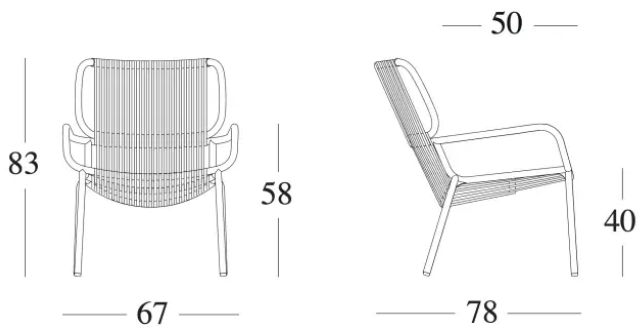

RIBBON LOUNGE CHAIR

BRAND

Vincent Sheppard

MATERIALS

GLIDES

nylon glides

DIMENSIONS

RRP \$1,095