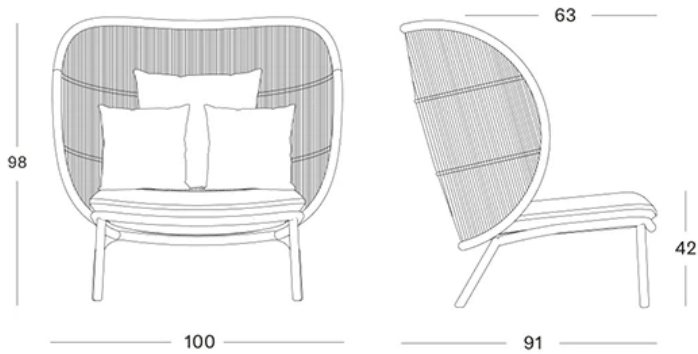

### CUSHIONS

removable cover | cushion: 12 cm Quick Dry Foam  
filling | cushions with piping

### DIMENSIONS

RRP \$2,435