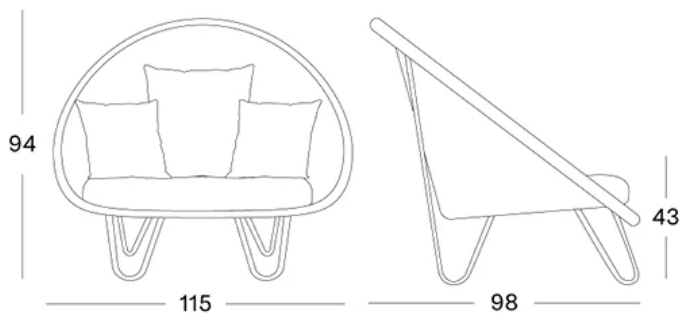

### CUSHIONS

removable cover | filling: 12 cm Quick Dry foam |  
cushion with piping | deco cushions are  
recommended for extra seating comfort (45x50 cm,  
40x40 cm, 35x35 cm)

### DIMENSIONS

RRP from \$2,335