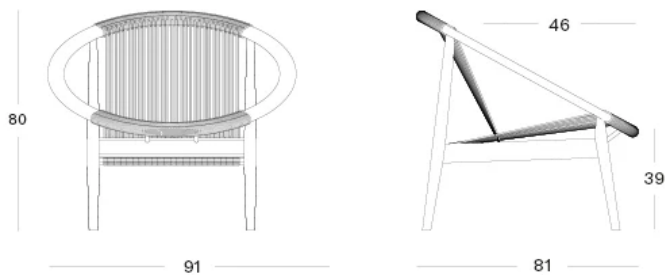

FRIDA LOUNGE CHAIR

BRAND

Vincent Sheppard

MATERIALS

GLIDES

nylon glides

DIMENSIONS

RRP \$2,295