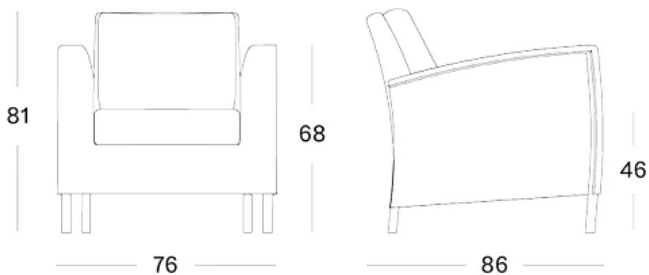

nylon glides

DIMENSIONS

RRP from **\$1,855**

MAINTENANCE

MAIN COLOURS

Pure white

Snow

Sparkle