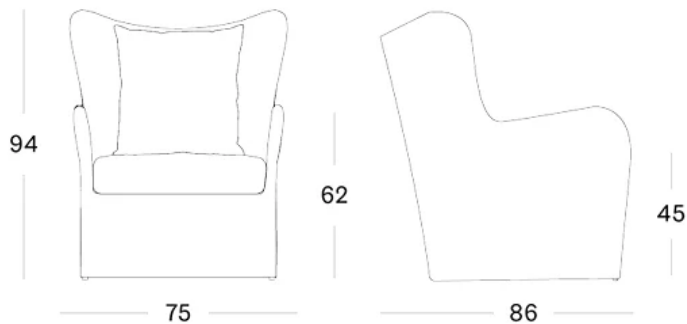

BUTTERFLY LOUNGE XL OUTDOOR

BRAND

Vincent Sheppard

MATERIALS

polyethylene wicker on an aluminium frame

CUSHIONS

removable covers | filling seat cushion: 12cm High
Resilience foam 35kg/m³ | filling back cushion:
resilient polyester ball fiber

GLIDES

nylon glides

DIMENSIONS

RRP from **\$2,175**

MAINTENANCE

More information <https://cotswoldfurniture.com.au/en/p/o/lounge-chairs/butterfly-lounge-xl-outdoor>

MAIN COLOURS

Old lace