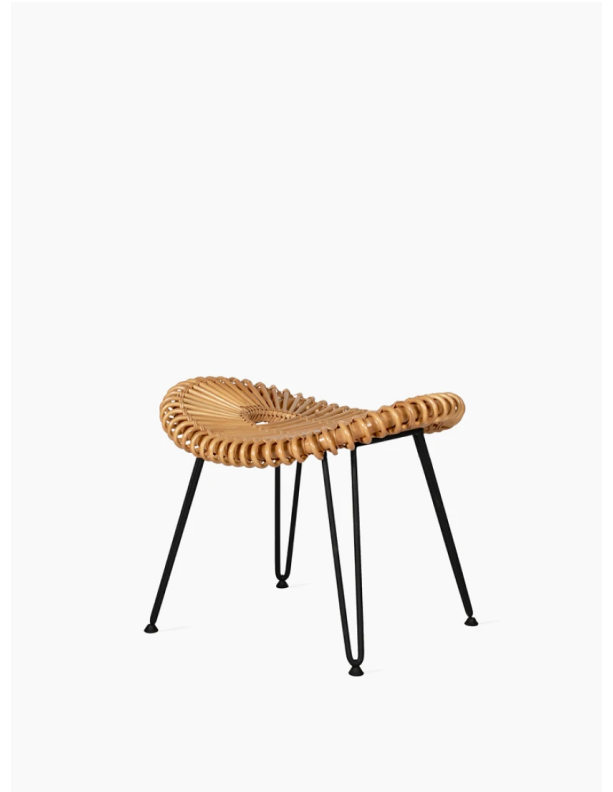

ROY FOOTREST

BRAND

Vincent Sheppard

MATERIALS

polyethylene wicker on an aluminum frame | base:
galvanized and black powder coated steel

GLIDES

adjustable and tilting nylon glides

DIMENSIONS

RRP $635

MAINTENANCE

More information <https://cotswoldfurniture.com.au/en/p/o/footrests/roy-footrest>