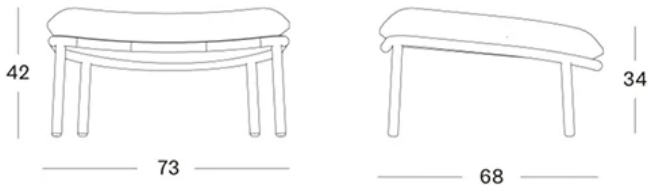

adjustable nylon glides

DIMENSIONS

RRP from **\$985**

MAINTENANCE

More information <https://cotswoldfurniture.com.au/en/p/o/footrests/kodo-footrest>

MAIN COLOURS

Fossil grey

Dune white