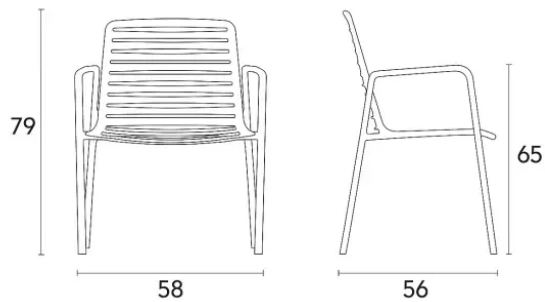

ZEBRA ARMCHAIR

BRAND

Fast

MATERIALS

GLIDES

polypropylene and thermoplastics elastomer feet

DIMENSIONS

RRP \$1,345