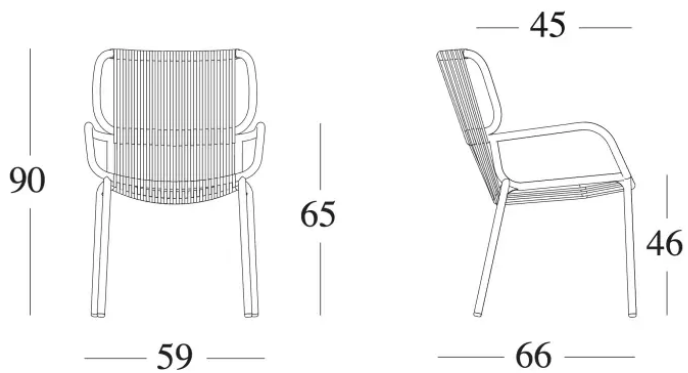

RIBBON DINING CHAIR

BRAND

Vincent Sheppard

MATERIALS

GLIDES

nylon glides

DIMENSIONS

RRP \$995