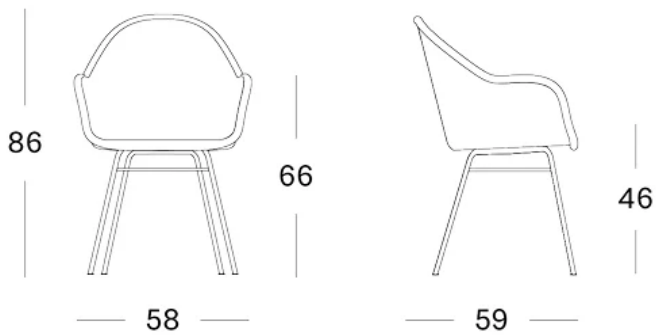

GLIDES

nylon glides

DIMENSIONS

RRP \$1,295

MAINTENANCE

More information <https://cotswoldfurniture.com.au/en/p/o/dining-chairs/remi-dining-chair-steel-a-base>

MAIN COLOURS

Fossil grey