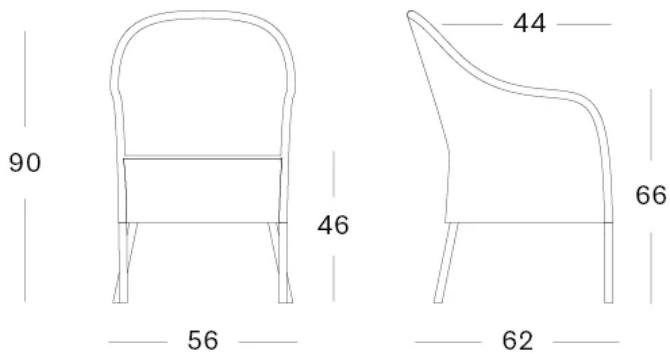

MIA ARMCHAIR

BRAND

Vincent Sheppard

MATERIALS

GLIDES

DIMENSIONS

RRP \$880

MAINTENANCE