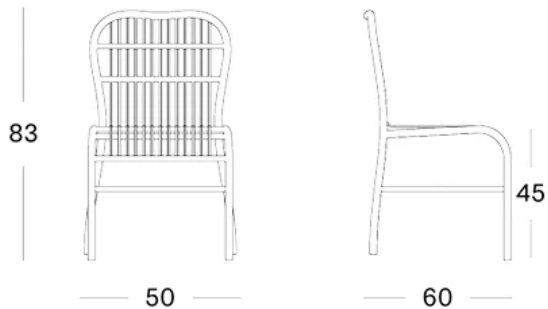

nylon glides

DIMENSIONS

RRP from **\$665**

MAINTENANCE

More information <https://cotswoldfurniture.com.au/en/p/o/dining-chairs/lucy-dining-chair>

MAIN COLOURS

Off white

CUSHION COLOURS