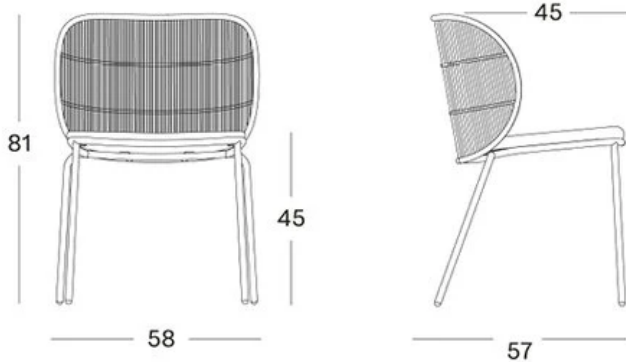

KODO DINING CHAIR

BRAND

Vincent Sheppard

MATERIALS

CUSHIONS

removable cover | cushion: 12 cm Quick Dry Foam filling | cushions with piping

GLIDES

nylon glides

DIMENSIONS

RRP from **\$840**

MAINTENANCE

More information <https://cotswoldfurniture.com.au/en/p/o/dining-chairs/kodo-dining-chair>

MAIN COLOURS

Fossil grey

Dune white

CUSHION COLOURS