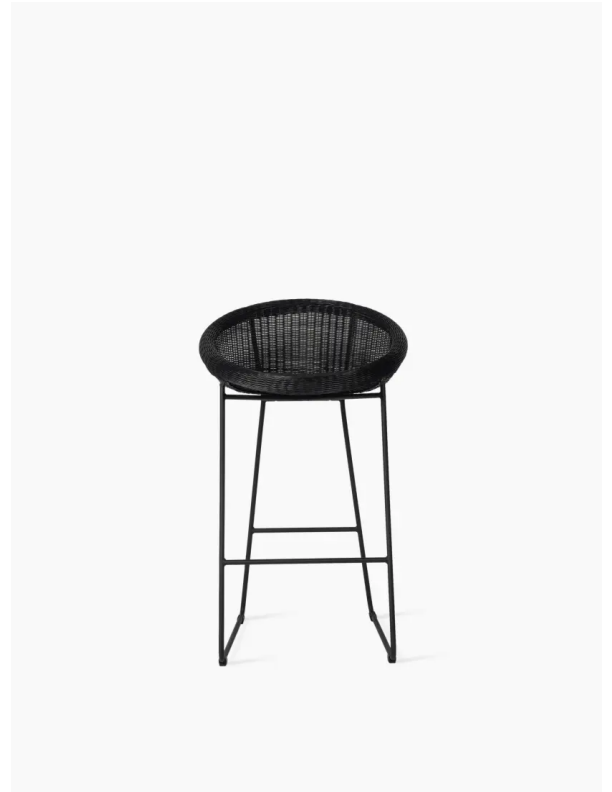

GIPSY COUNTER STOOL

BRAND

Vincent Sheppard

MATERIALS

polyethylene wicker on an aluminium frame |
stainless or galvanized, black powder coated steel
base

GLIDES

nylon glides

DIMENSIONS

RRP from **$830**

MAINTENANCE

More information <https://cotswoldfurniture.com.au/en/p/o/counter-bar-stools/gipsy-counter-stool>