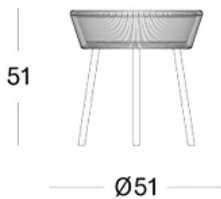

LOOP SIDE TABLE

BRAND

Vincent Sheppard

MATERIALS

polyethylene wicker | powder coated aluminium
frame

GLIDES

nylon glides

DIMENSIONS