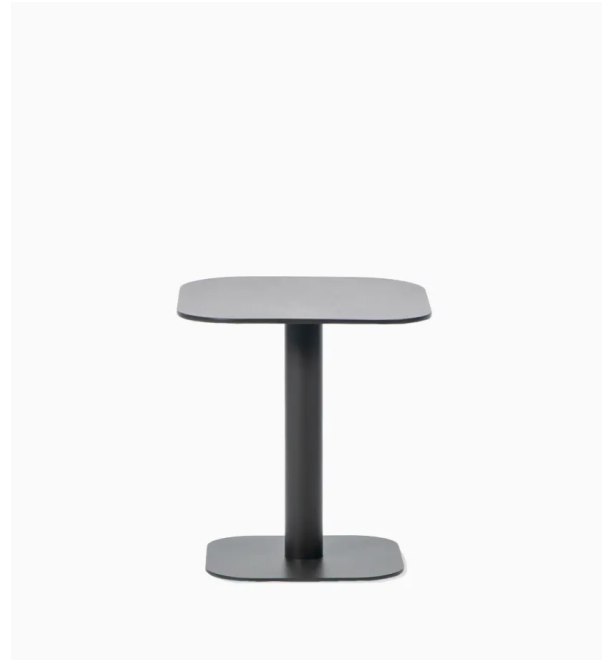

## KODO SQUARE SIDE TABLE

### MATERIALS

ceramic table top | powder coated aluminium base

### GLIDES

adjustable nylon glides

### DIMENSIONS

RRP from **\$565**