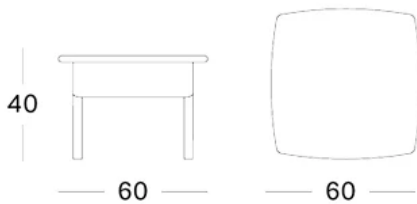

MAINTENANCE

More information <https://cotswoldfurniture.com.au/en/p/o/coffee-and-side-tables/dovile-side-table>