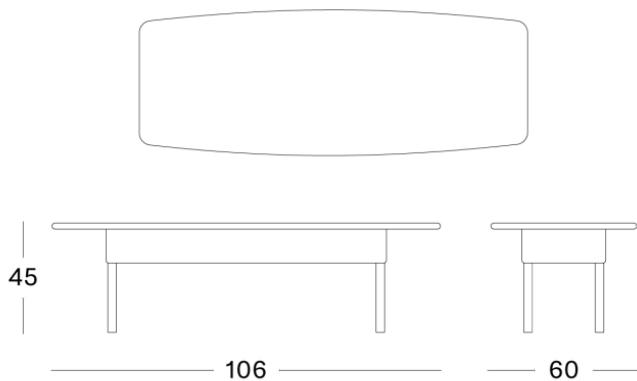

MAINTENANCE