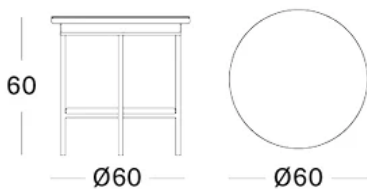

MAINTENANCE

More information <https://cotswoldfurniture.com.au/en/p/o/coffee-and-side-tables/avignon-side-table>

MAIN COLOURS