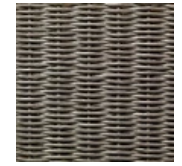

RRP \$695

MAINTENANCE

More information <https://cotswoldfurniture.com.au/en/p/o/coffee-and-side-tables/avignon-side-table>

MAIN COLOURS

Pure white

Snow

Sparkle

Broken
white

Cord

Nacré

Taupe

Quartz grey

Oyster

Black

Pebble

Dusty green