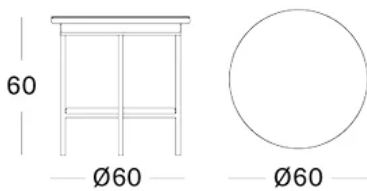

MAINTENANCE

More information <https://cotswoldfurniture.com.au/en/p/o/coffee-and-side-tables/avignon-side-table>

MAIN COLOURS