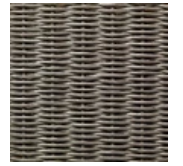

RRP \$695

MAINTENANCE

More information <https://cotswoldfurniture.com.au/en/p/o/coffee-and-side-tables/avignon-side-table>

MAIN COLOURS

Pure white

Snow

Sparkle

Broken
white

Cord

Nacré

Taupe

Quartz grey

Oyster

Black

Pebble

Dusty green