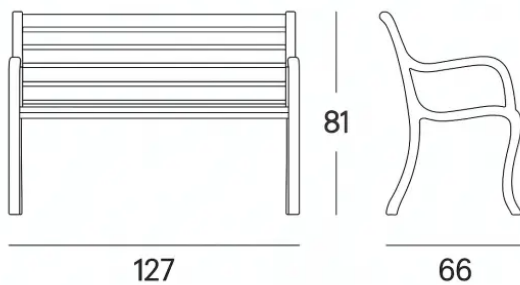

OASI 2-SEATER BENCH

BRAND

Fast

MATERIALS

GLIDES

polypropylene and thermoplastics elastomer feet

DIMENSIONS

RRP \$2,025