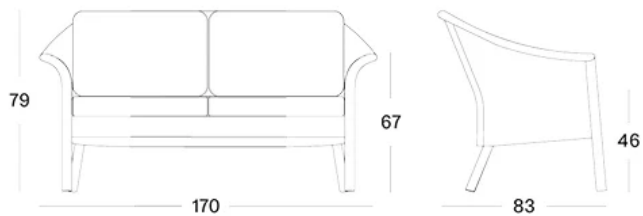

VICTOR 2.5-SEATER SOFA

BRAND

Vincent Sheppard

MATERIALS

Lloyd Loom weave | rattan frame

CUSHIONS

removable cover | 10 cm High Resilience foam filling | cushion with piping

GLIDES

brass ferrules | chrome ferrules available on request | nylon glides | felt glides available upon request

DIMENSIONS

RRP from **\$3,515**

MAINTENANCE

More information <https://cotswoldfurniture.com.au/en/p/i/sofas/victor-2-5s-sofa>