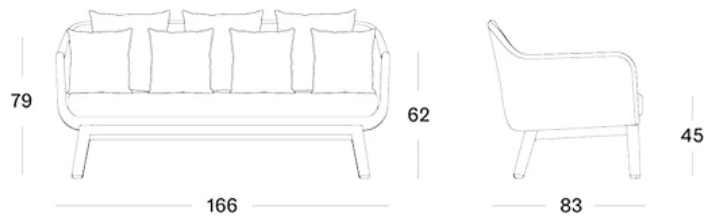

GLIDES

nylon glides

DIMENSIONS

RRP from **\$3,000**

MAINTENANCE

More information <https://cotswoldfurniture.com.au/en/p/i/sofas/alex-2-5s-sofa>

MAIN COLOURS

Pure white