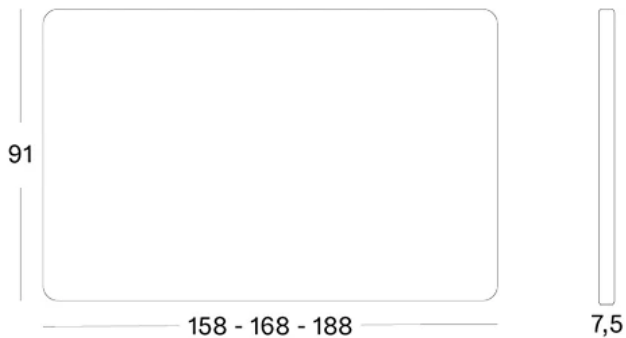

LUCA HEADBOARD

BRAND

Vincent Sheppard

MATERIALS

Lloyd Loom weave | wood frame

GLIDES

DIMENSIONS

RRP from **\$765**