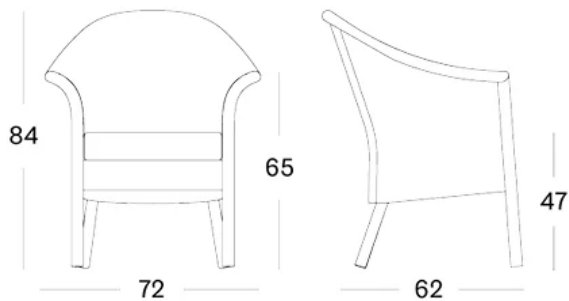

brass ferrules | chrome ferrules available on request | nylon glides | felt glides available upon request

DIMENSIONS

RRP from **\$1,120**

MAINTENANCE

More information <https://cotswoldfurniture.com.au/en/pi/lounge-chairs/victor-xl-chair>