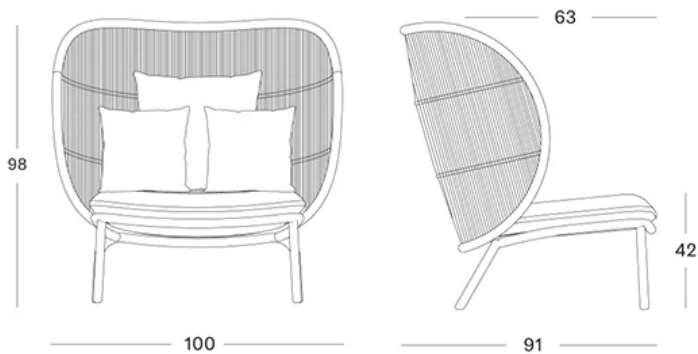

KODO COCOON

BRAND

Vincent Sheppard

MATERIALS

polypropylene rope | powder coated aluminum
frame

CUSHIONS

removable cover | cushion: 12 cm Quick Dry Foam
filling | cushions with piping

GLIDES

nylon glides

DIMENSIONS

RRP \$2,435

MAINTENANCE

More information <https://cotswoldfurniture.com.au/en/p/o/lounge-chairs/kodo-cocoon>

MAIN COLOURS

Fossil grey

Dune white