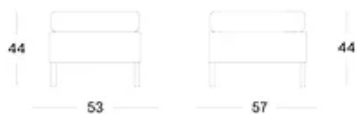

CORDOBA FOOTREST

BRAND

Vincent Sheppard

MATERIALS

Lloyd Loom weave | rattan frame

GLIDES

nylon glides | felt glides available upon request.

DIMENSIONS

RRP from **$755**

MAINTENANCE

More information <https://cotswoldfurniture.com.au/en/p/i/footrests/cordoba-footrest>

MAIN COLOURS