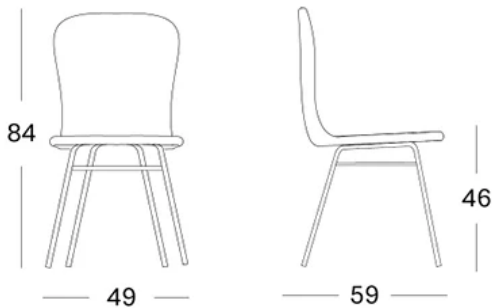

YANN DINING CHAIR STEEL A BASE

BRAND

Vincent Sheppard

MATERIALS

GLIDES

adjustable and tilting nylon glides

DIMENSIONS

RRP \$765