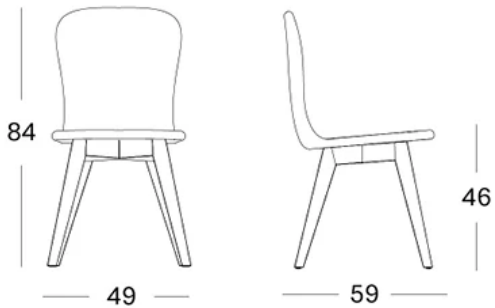

YANN DINING CHAIR OAK BASE

BRAND

Vincent Sheppard

MATERIALS

GLIDES

felt glides

DIMENSIONS

RRP \$845