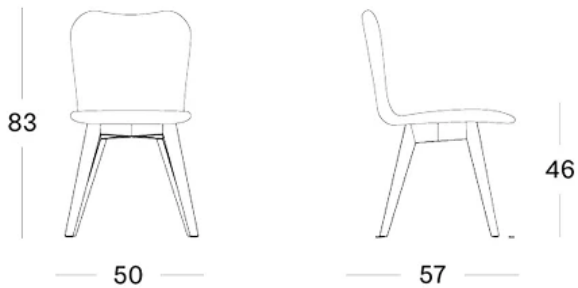

LILY DINING CHAIR OAK BASE

BRAND

Vincent Sheppard

MATERIALS

Lloyd Loom weave | aluminium frame | solid oak base
base

GLIDES

felt glides

DIMENSIONS