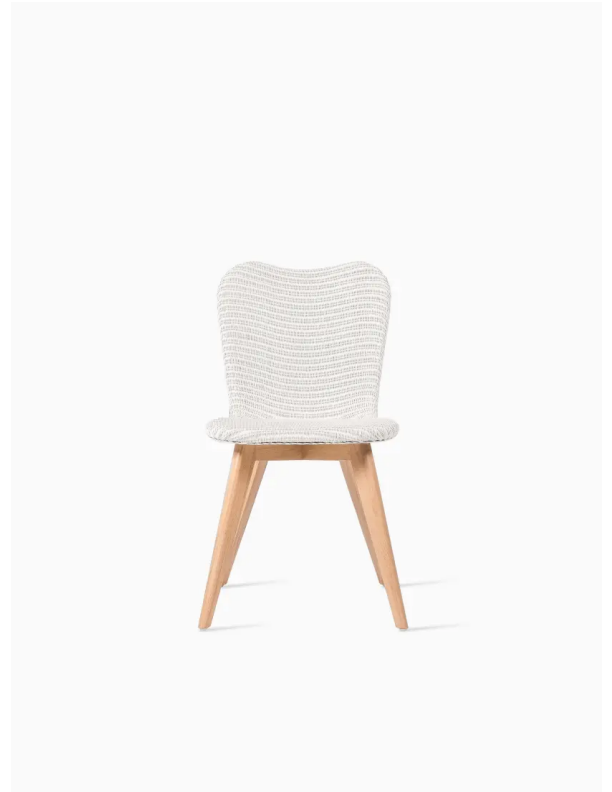

LILY DINING CHAIR OAK BASE

BRAND

Vincent Sheppard

MATERIALS

Lloyd Loom weave | aluminium frame | solid oak base
base

GLIDES

felt glides

DIMENSIONS

RRP \$875

MAINTENANCE

More information <https://cotswoldfurniture.com.au/en/p/l/dining-chairs/lily-dining-chair-oak-base>

MAIN COLOURS

Pure white

Snow

Sparkle

Snow wash

Broken
white

White wash

Cord

Nacré

Grège

Taupe

Clear

Caramel