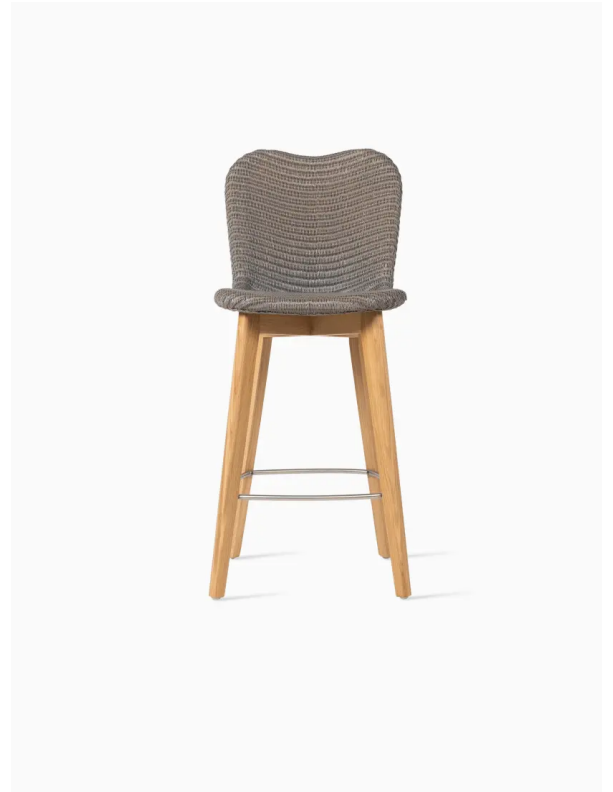

LILY COUNTER STOOL OAK BASE

BRAND

Vincent Sheppard

MATERIALS

Lloyd Loom weave | oak base

GLIDES

felt glides

DIMENSIONS

RRP \$975

MAINTENANCE

More information <https://cotswoldfurniture.com.au/en/p/lily-counter-bar-stools/lily-counter-stool-oak-base>

MAIN COLOURS

Pure white

Snow

Sparkle

Snow wash

Broken white

White wash

Cord

Nacré

Grège

Taupe

Clear

Caramel