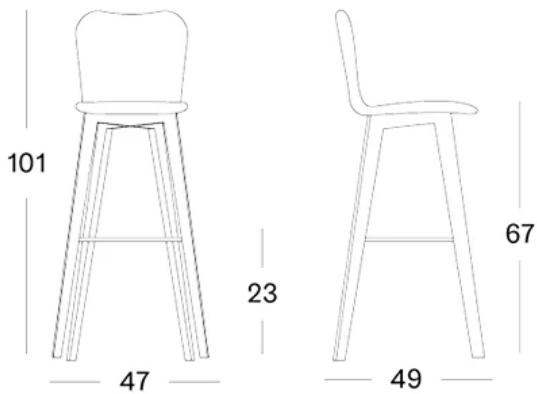

LILY COUNTER STOOL OAK BASE

BRAND

Vincent Sheppard

MATERIALS

Lloyd Loom weave | oak base

GLIDES

felt glides

DIMENSIONS