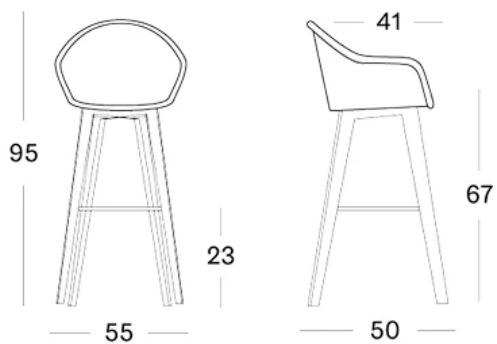

AVRIL COUNTER STOOL OAK BASE

BRAND

Vincent Sheppard

MATERIALS

GLIDES

felt glides

DIMENSIONS

RRP \$975