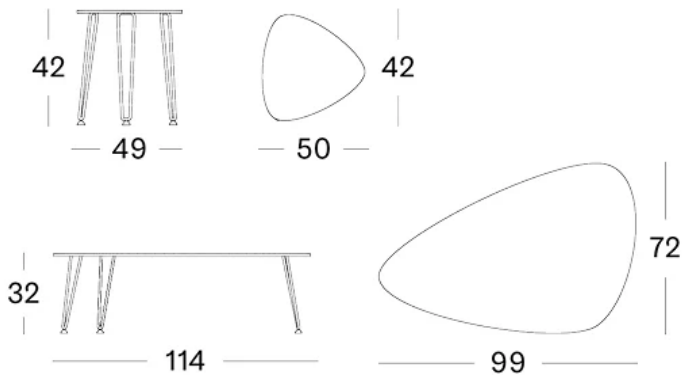

ROZY TABLE

BRAND

Vincent Sheppard

MATERIALS

top: HPL (small & medium) or teak (small) | base:
galvanized and black powder coated steel

GLIDES

adjustable and tilting nylon glides

DIMENSIONS