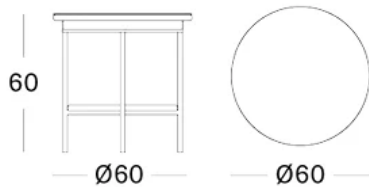

## JERSEY SIDE TABLE

### DIMENSIONS

RRP from **\$605**