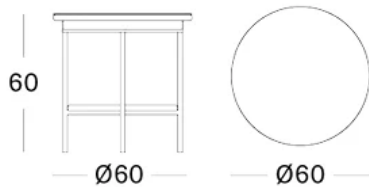

JERSEY SIDE TABLE

BRAND

Vincent Sheppard

MATERIALS

Lloyd Loom weave | rattan frame

GLIDES

DIMENSIONS

RRP from **\$605**