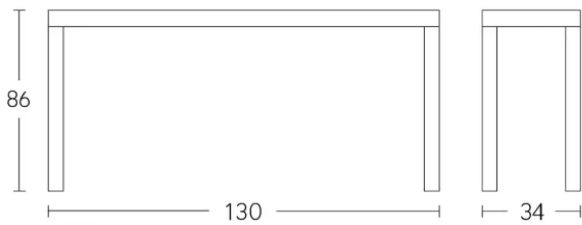

BROOKLYN CONSOLE TABLE

BRAND

Vincent Sheppard

MATERIALS

Lloyd Loom weave | wood frame

GLIDES

nylon glides | felt glides available upon request

DIMENSIONS