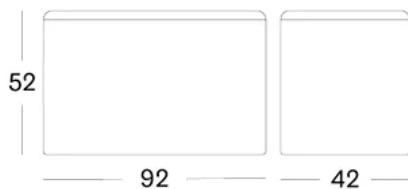

RRP from **\$915**

MAINTENANCE

More information <https://cotswoldfurniture.com.au/en/p/i/accessories/recto-blanket-box>

MAIN COLOURS

Pure white

Snow

Sparkle

Snow wash