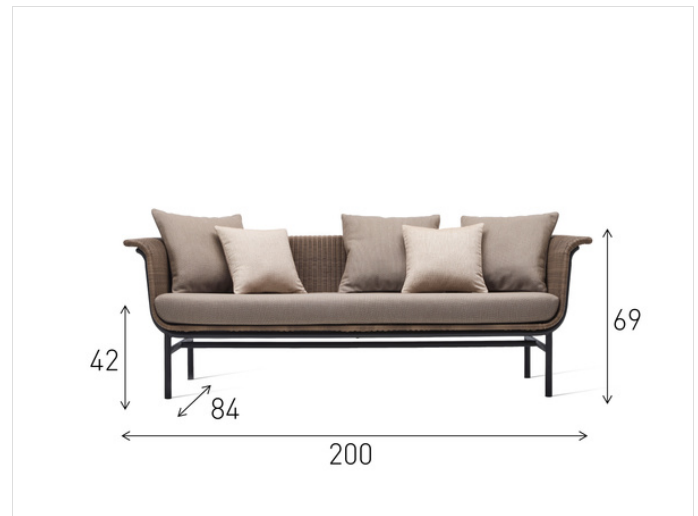

Wicked sofa

OUTDOOR

Specifications

Code	
Sizes (cm)	Total height: 69 Width: 200 Seat height: 42 Depth: 84
Description	The Wicked collection was designed by Brussels-based designer Alain Gilles. By creating an unexpectedly light and airy shape, Alain Gilles managed to shed new light onto the traditional wicker furniture. By combining the warm wicker material with the cold yet trendy aluminum frame, he aimed to create a discussion between craftwork on the one hand and industrial processes on the other. The collection consists of a lounge chair, a sofa, a coffee table and a side table. The combination of such bold, graphic lines and strong design can rarely be witnessed in outdoor furniture.
Upholstery	Polyethylene wicker
Frame	Powder coated aluminum frame
Maintenance	A quick wash with a non-foaming mild detergent every three months, will do the trick. A soft nylon brush or a low pressure air hose can also be used to clean between the weaving.
Cushion	Cushion with quick dry foam.

Product

Weather instructions

Colours & fabrics

- Wicked colours