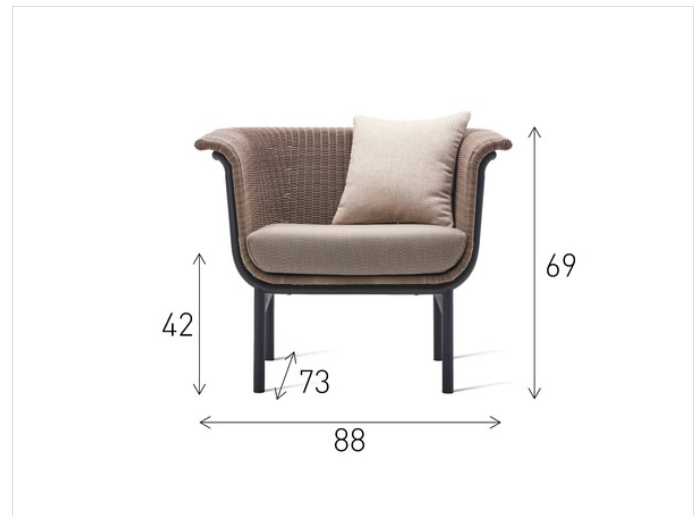

Wicked lounge chair

OUTDOOR

Product

Specifications

Code	
Sizes (cm)	Total height: 69 Width: 88 Seat height: 42 Depth: 73
Description	The Wicked collection was designed by Brussels-based designer Alain Gilles. By creating an unexpectedly light and airy shape, Alain Gilles managed to shed new light onto the traditional wicker furniture. By combining the warm wicker material with the cold yet trendy aluminum frame, he aimed to create a discussion between craftwork on the one hand and industrial processes on the other. The collection consists of a lounge chair, a sofa, a coffee table and a side table. The combination of such bold, graphic lines and strong design can rarely be witnessed in outdoor furniture.
Upholstery	Polyethylene wicker
Frame	Powder coated aluminum frame
Maintenance	A quick wash with a non-foaming mild detergent every three months, will do the trick. A soft nylon brush or a low pressure air hose can also be used to clean between the weaving.
Cushion	Cushions with quick dry foam.